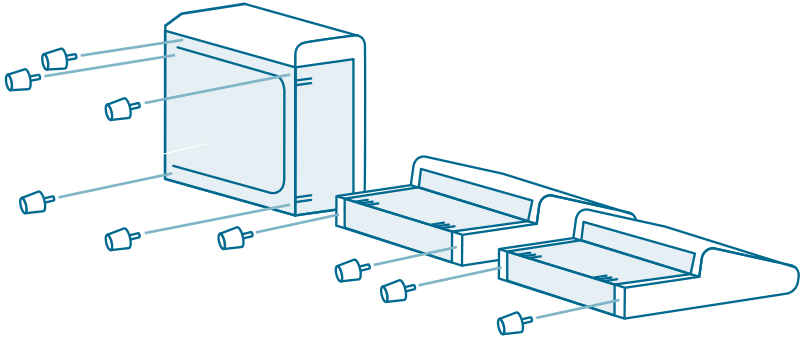

Click the button  
to watch the  
assembly video

**CORNER SECTION  
MODERN SOFA**

**o  
|  
o  
o  
K**

3.

screw legs into all parts

4.

“B” for backrest

5.

align connections and push down

6.

repeat for other backseat

Click the button  
to watch the  
assembly video

7.

enjoy now or add to your collection

8.

rotate out frame connector

Click the button  
to watch the  
assembly video

9.

connect other configurations

listen for the “click”

10.

enjoy now or add to your collection

Click the button  
to watch the  
assembly video

Click the button  
to watch the  
assembly video