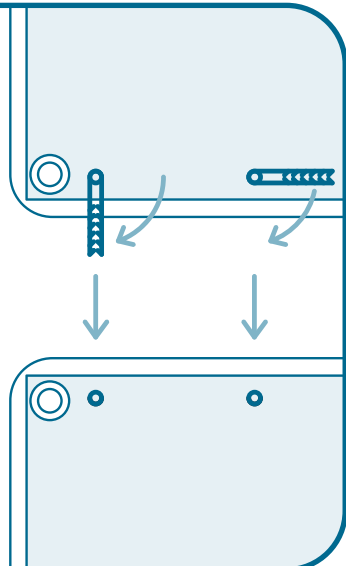

Click the button  
to watch the  
assembly video

**CORNER SECTION  
MODERN SOFA**

**o  
|  
o  
o  
K**

3.

screw legs into all parts

4.

“B” for backrest

5.

align connections and push down

6.

repeat for other backseat

Click the button  
to watch the  
assembly video

7.

enjoy now or add to your collection

8.

rotate out frame connector

Click the button  
to watch the  
assembly video

9.

connect other configurations

listen for the “click”

10.

enjoy now or add to your collection

Click the button  
to watch the  
assembly video

Click the button  
to watch the  
assembly video