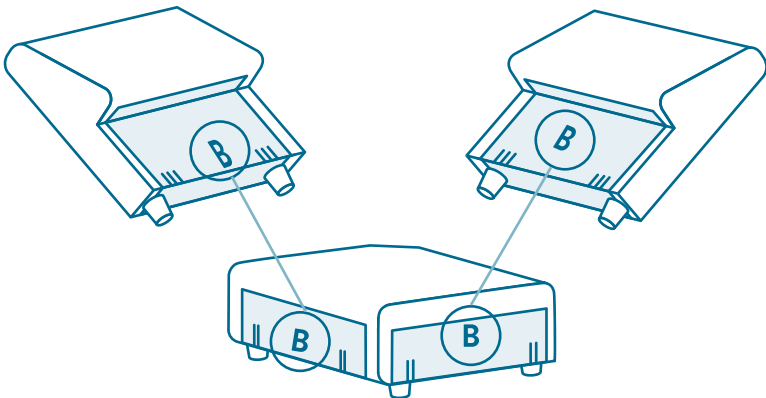

Click the button  
to watch the  
assembly video

**CORNER SECTION  
MODERN SOFA**

**o  
|  
o  
o  
K**

3.

screw legs into all parts

4.

“B” for backrest

5.

align connections and push down

6.

repeat for other backseat

Click the button  
to watch the  
assembly video

7.

enjoy now or add to your collection

8.

rotate out frame connector

Click the button  
to watch the  
assembly video

9.

connect other configurations

listen for the “click”

10.

enjoy now or add to your collection

Click the button  
to watch the  
assembly video

Click the button  
to watch the  
assembly video