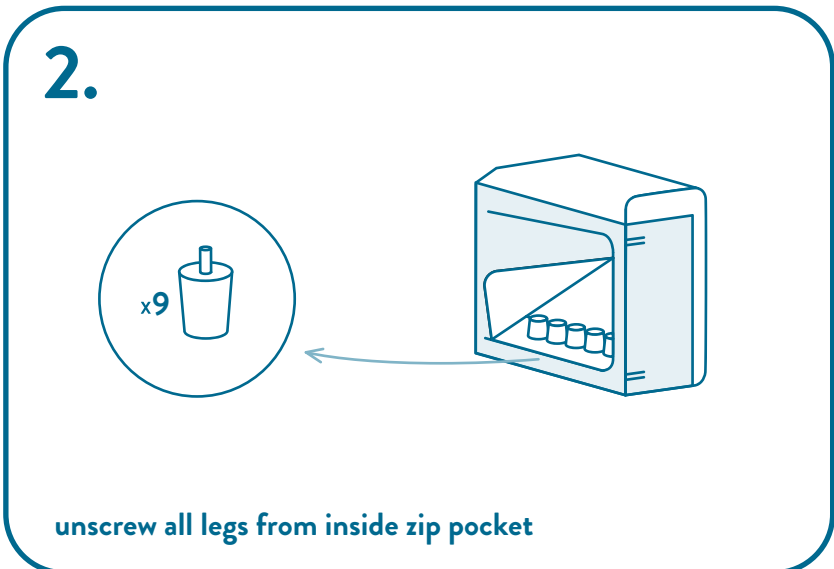

Click the button  
to watch the  
assembly video

**CORNER SECTION  
MODERN SOFA**

**o  
|  
o  
o  
K**

3.

screw legs into all parts

4.

“B” for backrest

5.

align connections and push down

6.

repeat for other backseat

Click the button  
to watch the  
assembly video

7.

enjoy now or add to your collection

8.

rotate out frame connector