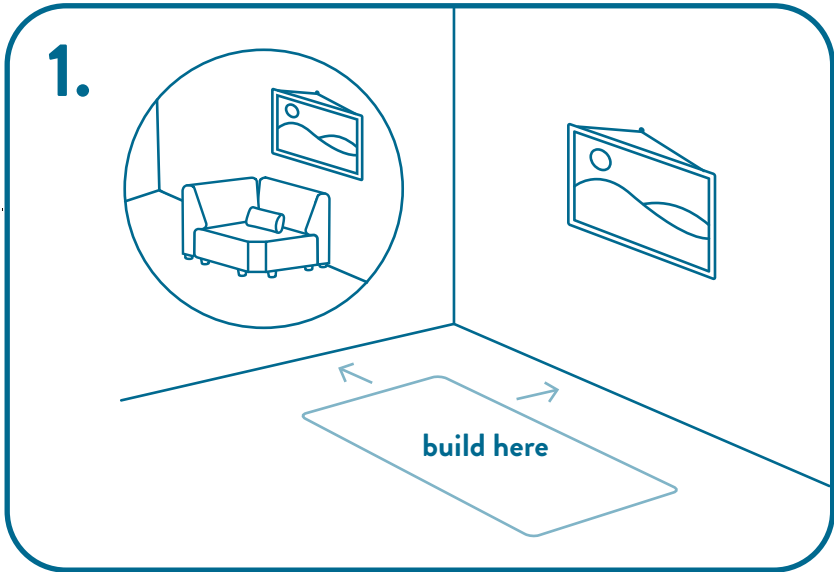

Click the button  
to watch the  
assembly video

**CORNER SECTION  
MODERN SOFA**

**o  
|  
o  
o  
K**

3.

screw legs into all parts

4.

“B” for backrest

5.

align connections and push down

6.

repeat for other backseat

Click the button  
to watch the  
assembly video

7.

enjoy now or add to your collection

8.

rotate out frame connector