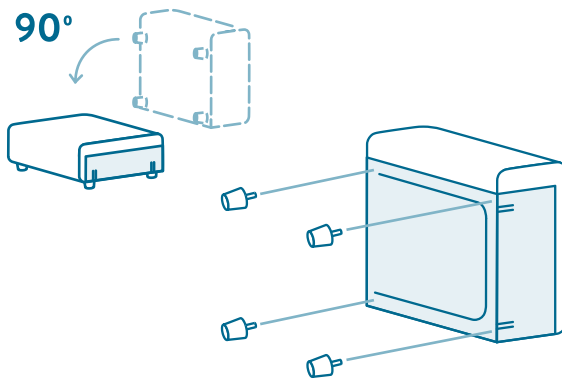

Click the button  
to watch the  
assembly video

**OTTOMAN  
MODERN SOFA**

**ko'do**

#loungewithkoala

1.

unscrew all legs from inside zip pocket

2.

screw legs into frame

Click the button  
to watch the  
assembly video

3.

enjoy now or add to your collection

ottoman

corner

1.5 seater  
with arm

1.5 seater

chaise  
left hook