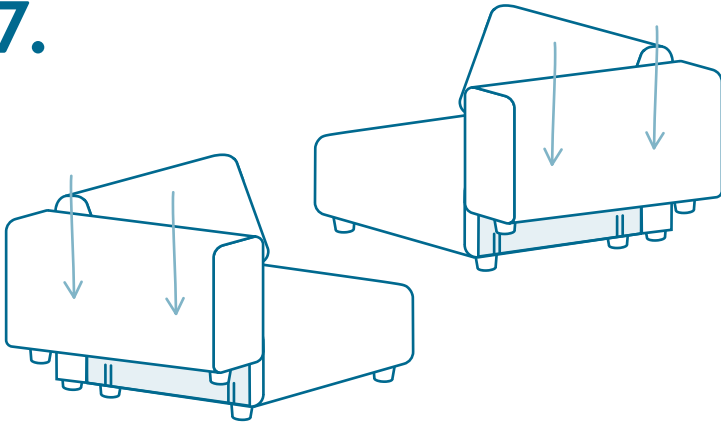

Click the button  
to watch the  
assembly video

**1.5 SEATER OR CHAISE WITH ARMS  
MODERN SOFA**

**o  
|  
o  
o  
K**

3.

screw legs into all parts

4.

“B” for backrest

5.

align connections and push down

6.

“A” for arm

7.

align connectors and push down

8.

place your throw cushion

Click the button  
to watch the  
assembly video

9.

enjoy now or add to your collection

10.

rotate out frame connector

**11.**

**connect other configurations**

**12.**

**listen for “click”**