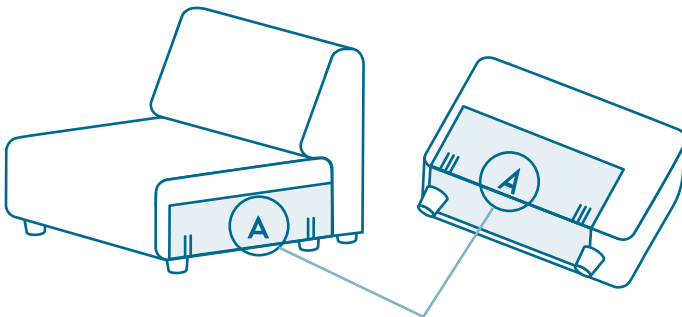

Click the button  
to watch the  
assembly video

**1.5 SEATER OR CHAISE WITH ARMS  
MODERN SOFA**

**o  
|  
o  
o  
K**

3.

screw legs into all parts

4.

“B” for backrest

5.

align connections and push down

6.

“A” for arm

7.

align connectors and push down

8.

place your throw cushion

Click the button  
to watch the  
assembly video