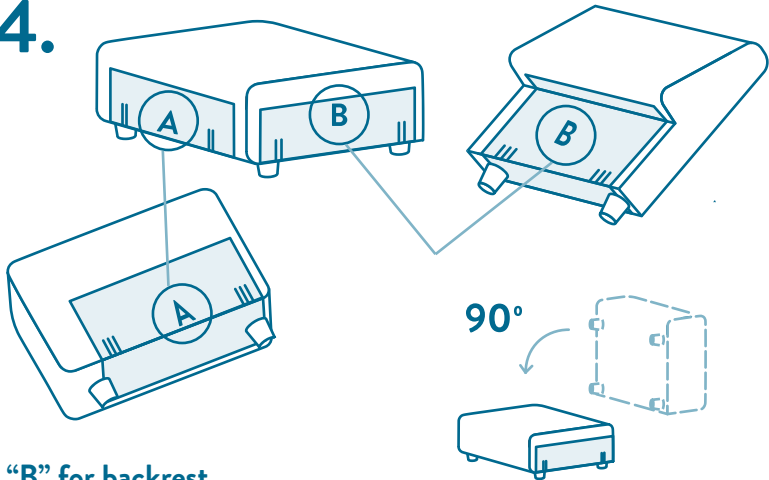

Click the button  
to watch the  
assembly video

**1.5 SEATER OR CHAISE WITH ARMS  
MODERN SOFA**

**o  
|  
o  
o  
K**

3.

screw legs into all parts

4.

“B” for backrest

5.

align connections and push down

6.

“A” for arm

7.

align connectors and push down

8.

place your throw cushion

Click the button  
to watch the  
assembly video

9.

enjoy now or add to your collection

10.

rotate out frame connector

**11.**

**connect other configurations**

**12.**

**listen for “click”**