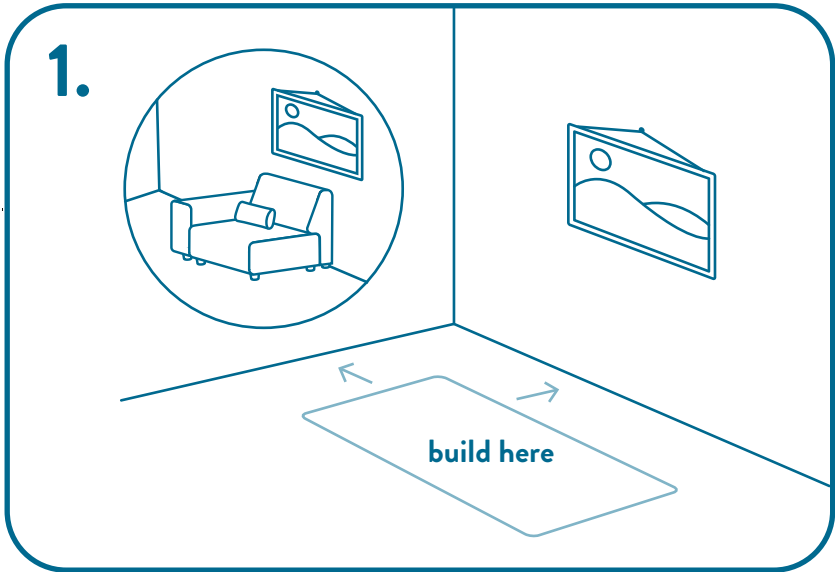

Click the button  
to watch the  
assembly video

**1.5 SEATER OR CHAISE WITH ARMS  
MODERN SOFA**

**o  
|  
o  
o  
K**

3.

screw legs into all parts

4.

“B” for backrest

5.

align connections and push down

6.

“A” for arm

7.

align connectors and push down

8.

place your throw cushion

Click the button  
to watch the  
assembly video

9.

enjoy now or add to your collection

10.

rotate out frame connector

**11.**

**connect other configurations**

**12.**

**listen for “click”**