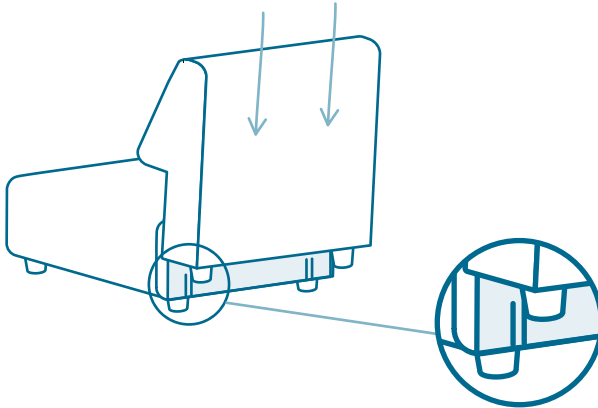

Click the button  
to watch the  
assembly video

**1.5 SEATER OR CHAISE WITH ARMS  
MODERN SOFA**

**o  
|  
o  
o  
K**

3.

screw legs into all parts

4.

“B” for backrest

5.

align connections and push down

6.

“A” for arm

7.

align connectors and push down

8.

place your throw cushion

Click the button  
to watch the  
assembly video