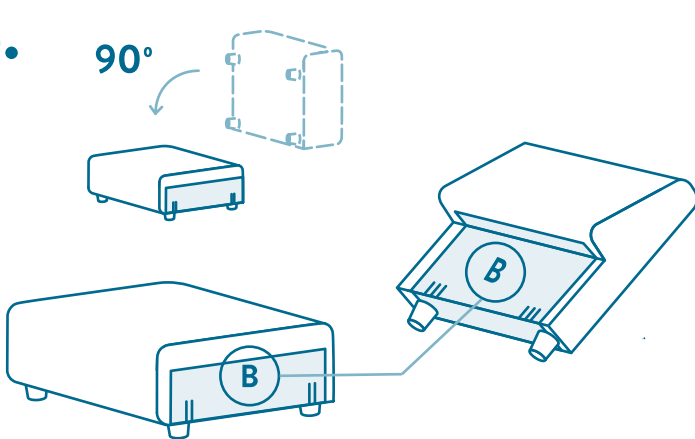

Click the button
to watch the
assembly video

**1.5 SEATER (NO ARMS)
MODERN SOFA**

**o
|
o
o
K**

#loungewithkoala

3.

screw legs into all parts

4.

“B” for backrest

5.

align connections and push down

6.

place your throw cushion

Click the button
to watch the
assembly video

7.

enjoy now or add to your collection

8.

rotate out frame connector

Click the button
to watch the
assembly video

9.

connect other configurations

listen for “click”

10.

enjoy now or add to your collection

Click the button
to watch the
assembly video