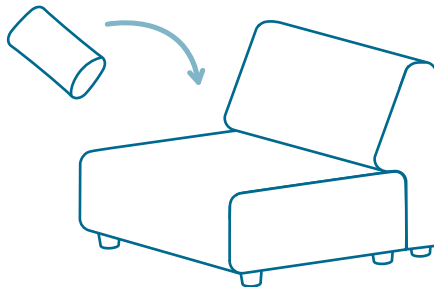

Click the button
to watch the
assembly video

**1.5 SEATER (NO ARMS)
MODERN SOFA**

**o
|
o
o
K**

#loungewithkoala

3.

screw legs into all parts

4.

“B” for backrest

5.

align connections and push down

6.

place your throw cushion

Click the button
to watch the
assembly video

7.

enjoy now or add to your collection

8.