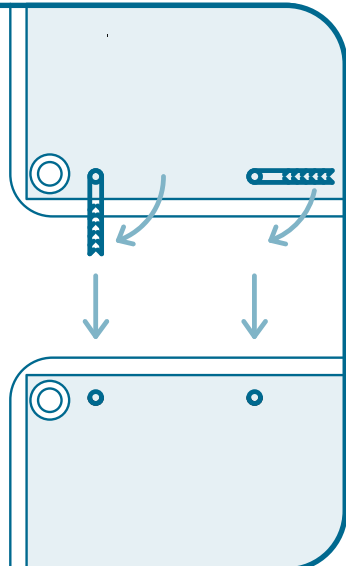

Click the button
to watch the
assembly video

**1.5 SEATER (NO ARMS)
MODERN SOFA**

**o
|
o
o
K**

#loungewithkoala

3.

screw legs into all parts

4.

“B” for backrest

5.

align connections and push down

6.

place your throw cushion

Click the button
to watch the
assembly video

7.

enjoy now or add to your collection

8.

rotate out frame connector

Click the button
to watch the
assembly video

9.

connect other configurations

listen for “click”

10.

enjoy now or add to your collection

Click the button
to watch the
assembly video