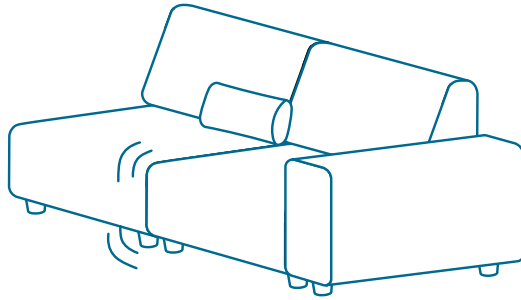

Click the button
to watch the
assembly video

**1.5 SEATER (NO ARMS)
MODERN SOFA**

**o
|
o
o
K**

#loungewithkoala

3.

screw legs into all parts

4.

“B” for backrest

rotate out frame connector

Click the button
to watch the
assembly video

9.

connect other configurations

listen for “click”

10.

enjoy now or add to your collection

Click the button
to watch the
assembly video