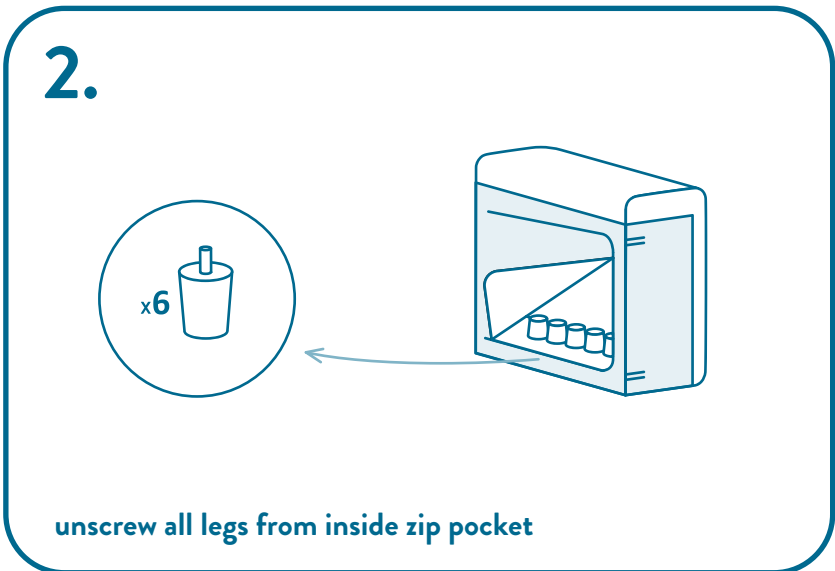

Click the button
to watch the
assembly video

**1.5 SEATER (NO ARMS)
MODERN SOFA**

**o
|
o
o
K**

#loungewithkoala

3.

screw legs into all parts

4.

“B” for backrest

5.

align connections and push down

6.

place your throw cushion

Click the button
to watch the
assembly video

7.

enjoy now or add to your collection

8.