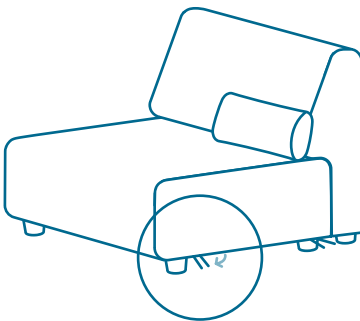

Click the button
to watch the
assembly video

**1.5 SEATER (NO ARMS)
MODERN SOFA**

**o
|
o
o
K**

#loungewithkoala

3.

screw legs into all parts

4.

“B” for backrest

5.

align connections and push down

6.

place your throw cushion

Click the button
to watch the
assembly video

7.

enjoy now or add to your collection

8.