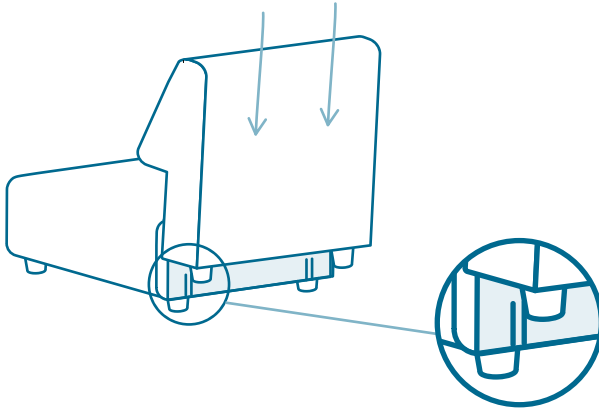

Click the button
to watch the
assembly video

**1.5 SEATER (NO ARMS)
MODERN SOFA**

**o
|
o
o
K**

#loungewithkoala

3.

screw legs into all parts

4.

“B” for backrest

5.

align connections and push down

6.

place your throw cushion

Click the button
to watch the
assembly video

7.

enjoy now or add to your collection

8.

rotate out frame connector

Click the button
to watch the
assembly video

9.

connect other configurations

listen for “click”

10.

enjoy now or add to your collection

Click the button
to watch the
assembly video