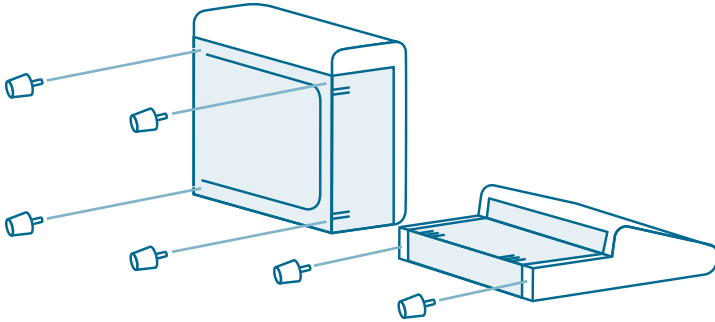

Click the button
to watch the
assembly video

**1.5 SEATER (NO ARMS)
MODERN SOFA**

**o
|
o
o
K**

#loungewithkoala

3.

screw legs into all parts

4.

“B” for backrest

5.

align connections and push down

6.

place your throw cushion

Click the button
to watch the
assembly video

7.

enjoy now or add to your collection

8.