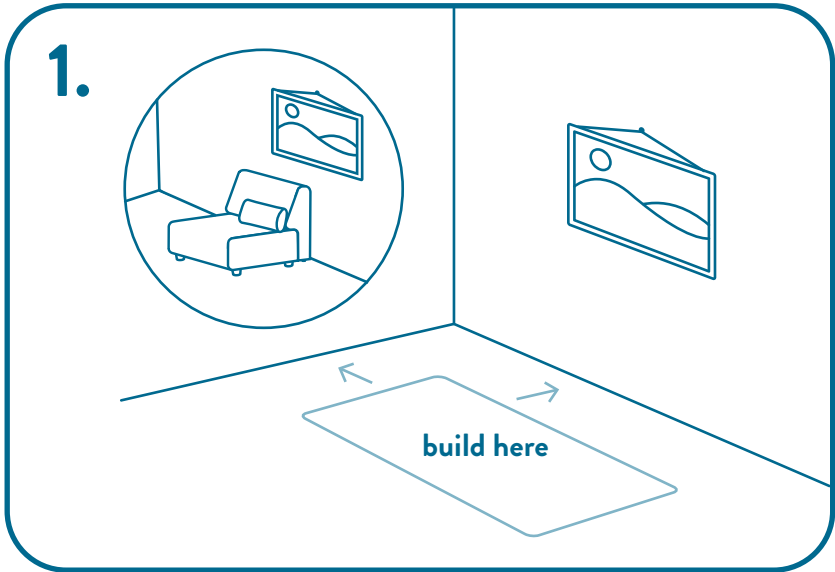

Click the button
to watch the
assembly video

**1.5 SEATER (NO ARMS)
MODERN SOFA**

**o
|
o
o
K**

#loungewithkoala

3.

screw legs into all parts

4.

“B” for backrest

5.

align connections and push down

6.

place your throw cushion

Click the button
to watch the
assembly video

7.

enjoy now or add to your collection

8.