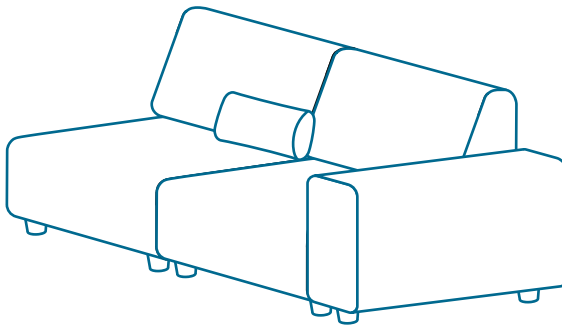

Click the button
to watch the
assembly video

**1.5 SEATER (NO ARMS)
MODERN SOFA**

**o
|
o
o
K**

#loungewithkoala

3.

screw legs into all parts

4.

“B” for backrest

rotate out frame connector

Click the button
to watch the
assembly video

9.

connect other configurations

listen for “click”

10.

enjoy now or add to your collection

Click the button
to watch the
assembly video