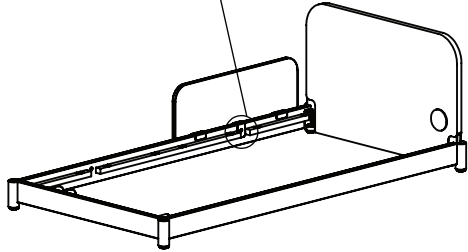

Step 1: Slide the guardrail onto the side panel of the joey bed frame, making sure the holes align.

x1

Note: Guardrail can be placed on either side of the bedhead.

Step 2: Secure the guardrail to the side panel using the gumnut provided.

x1