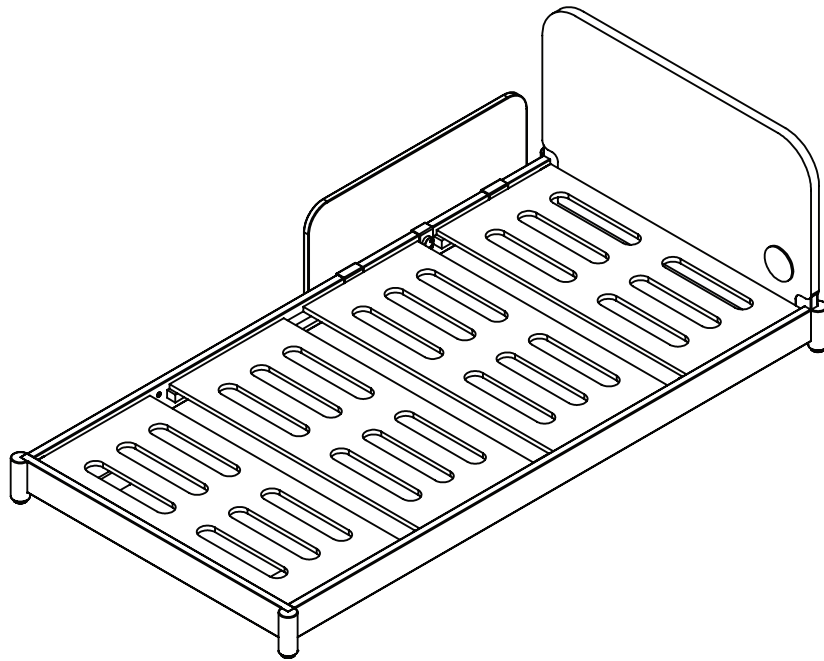

Configuration

Scan the QR code
to watch the
assembly video